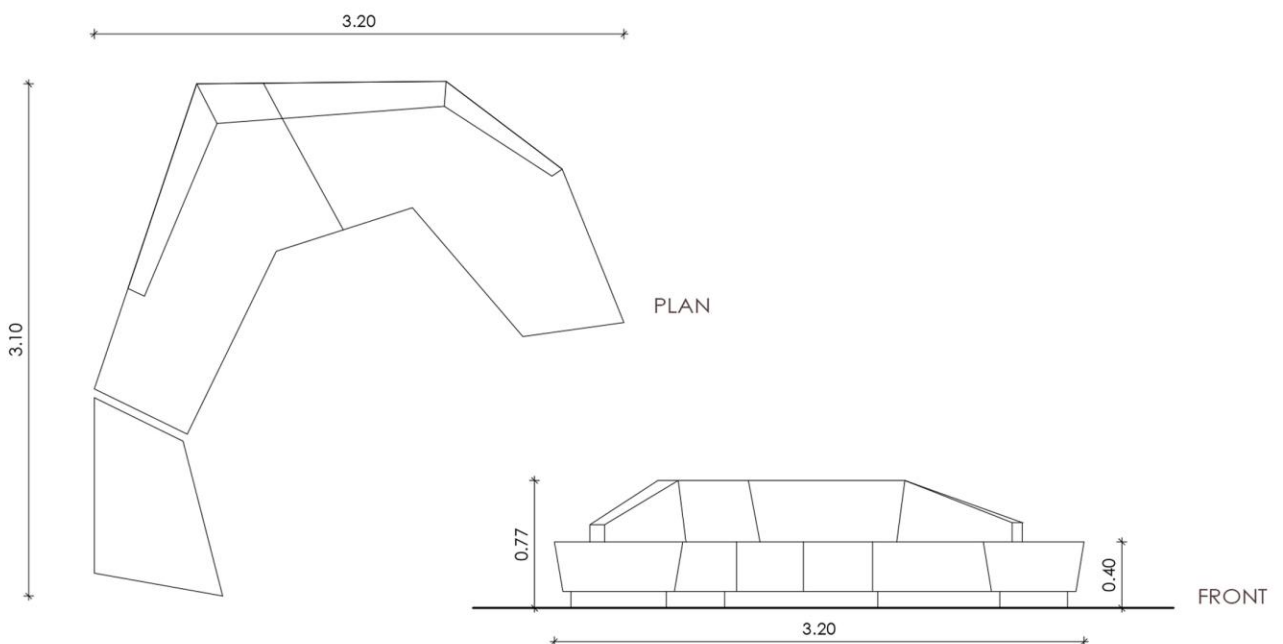

ADRASTUS Sofa

Handmade polyhedron sofa in two pieces. Inclined partial backrest and inclined seat.
The base follows the shape of the sofa.

SPECIFICATIONS

MATERIALS

As Pictured:
Velvet fabric
Brass in light oxidation

DIMENSIONS

W: 320cm / 125.98"
D: 310cm / 122.04"
Seat D: Variable
Seat H: 40cm / 15.74"
Overall H: 77cm / 30.31"

CUSTOMIZATION

Sofa available in custom size and type of fabric, upon request.
Base available in custom material and finish, upon request.

DIMENSIONS

W: 280cm / 110.26"
D: 210cm / 82.67"
Seat D: Variable
Seat H: 40cm / 15.74"
Overall H: 77cm / 30.31"

CUSTOMIZATION

Sofa available in custom size and type of fabric, upon request.
Base available in custom material and finish, upon request.