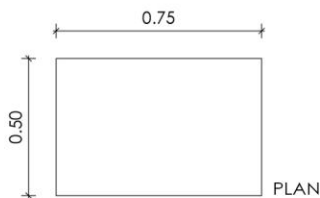

TECHNICAL DRAWING