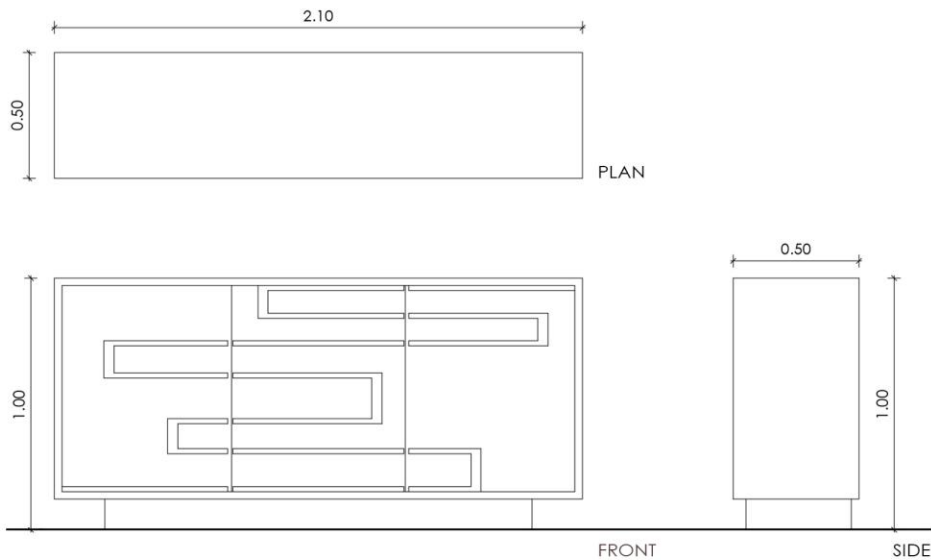

TECHNICAL DRAWING