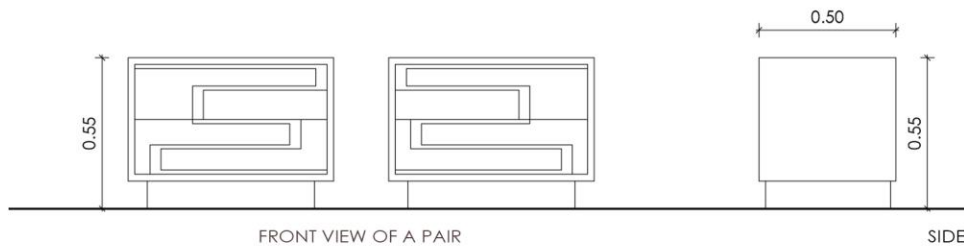

TECHNICAL DRAWING